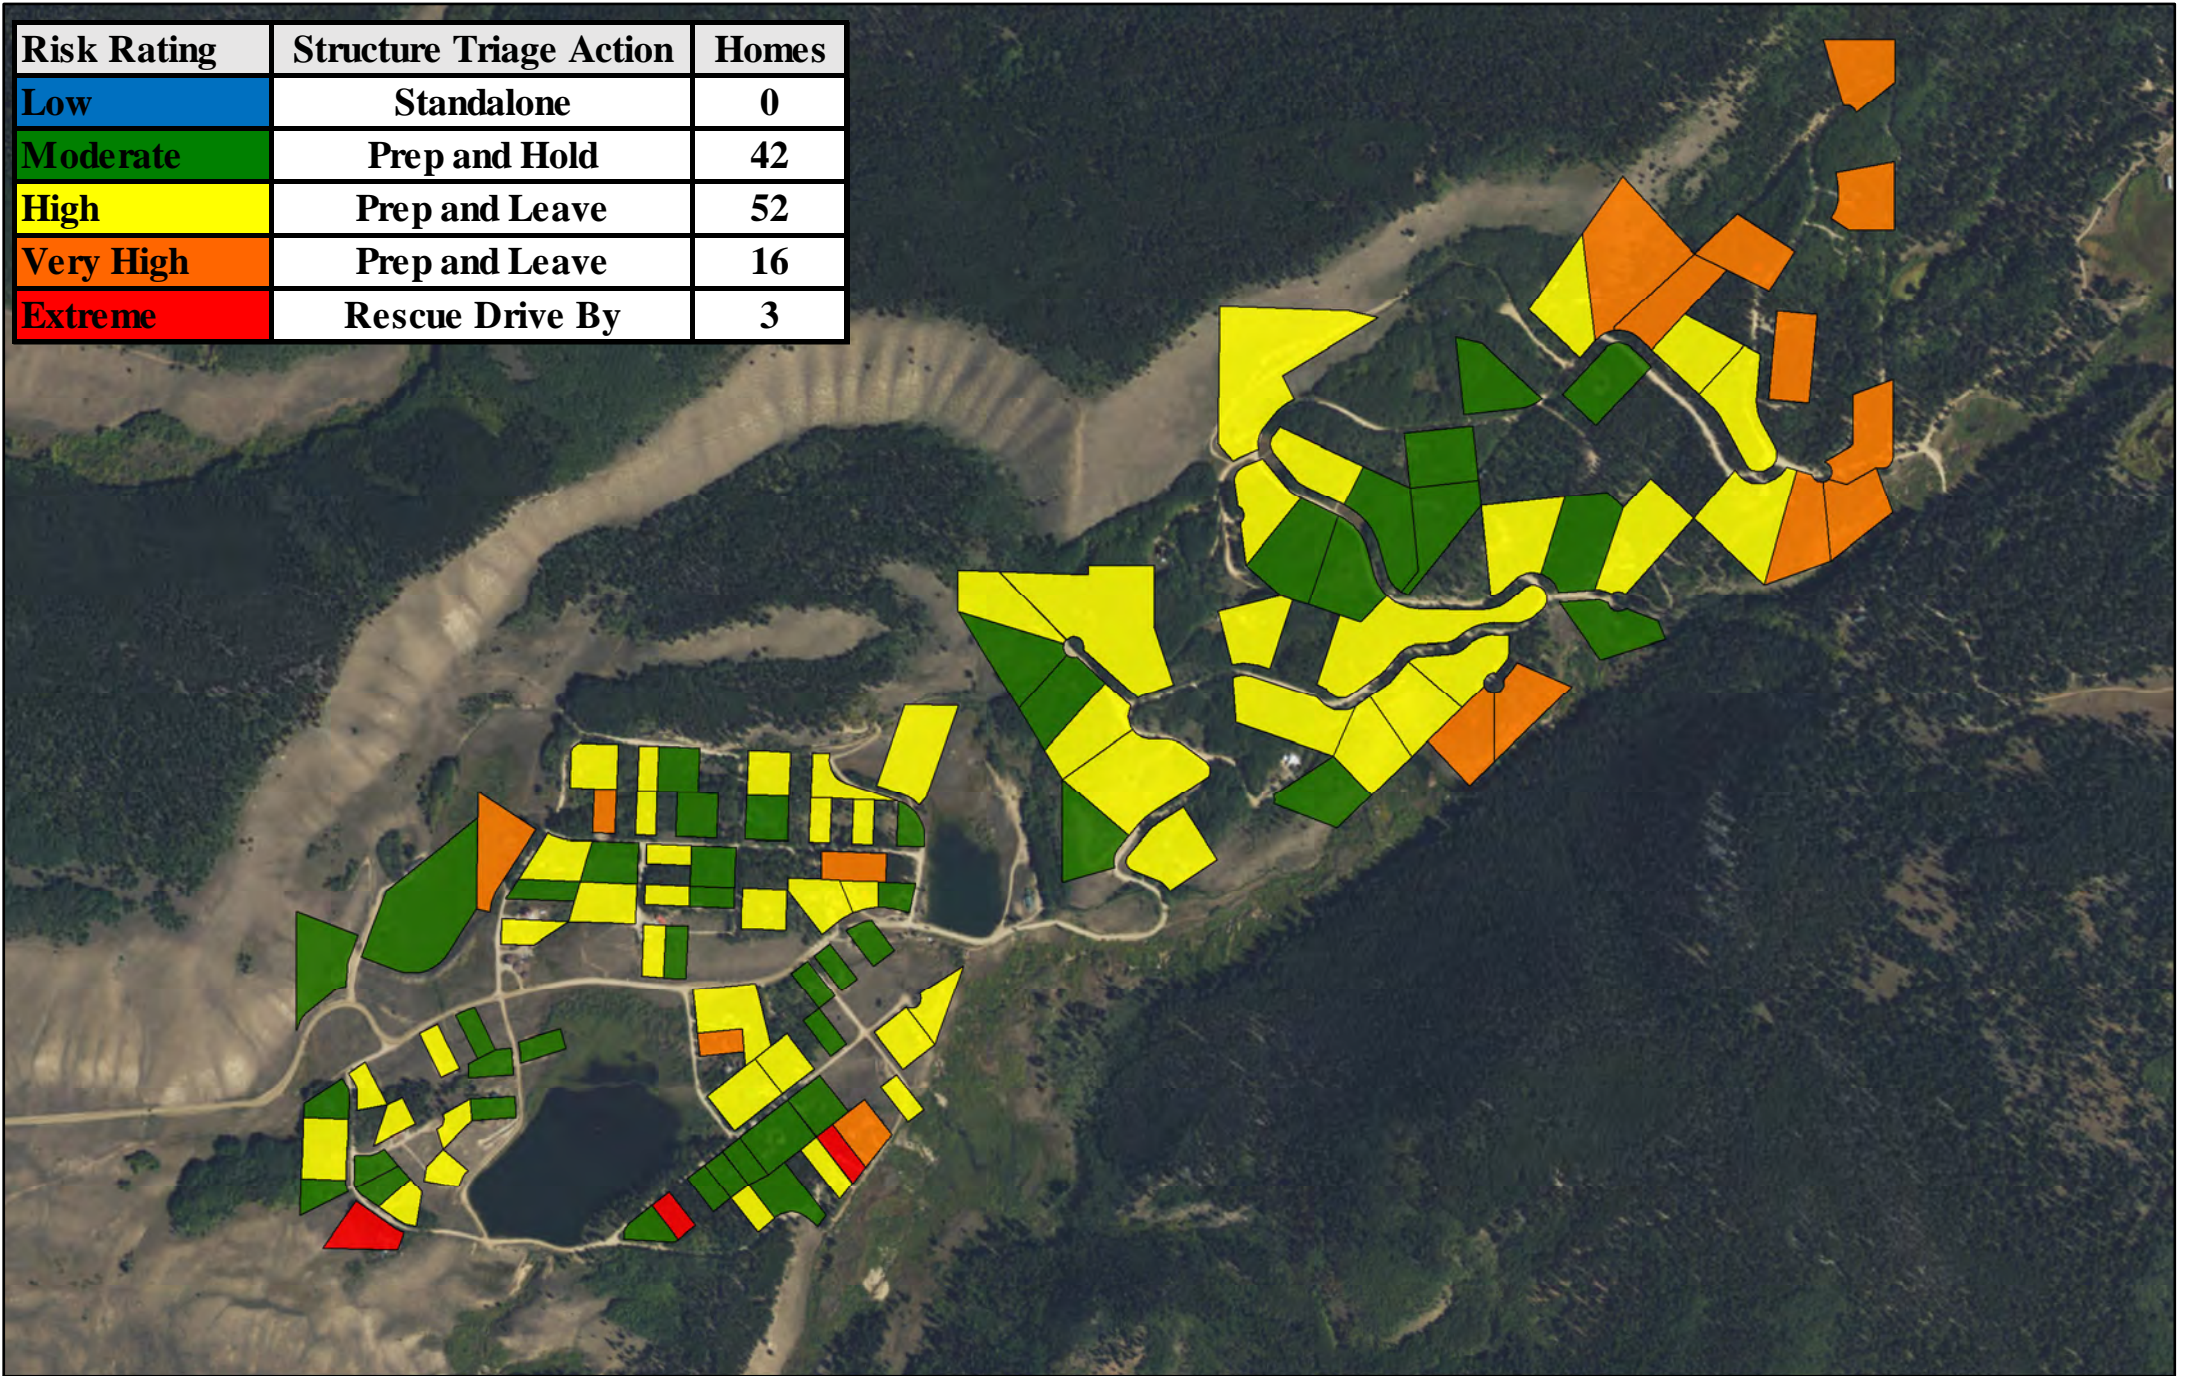

Beaver Lakes Estates Home Wildfire Risk Ratings

Risk Rating	Structure Triage Action	Homes
Low	Standalone	0
Moderate	Prep and Hold	42
High	Prep and Leave	52
Very High	Prep and Leave	16
Extreme	Rescue Drive By	3