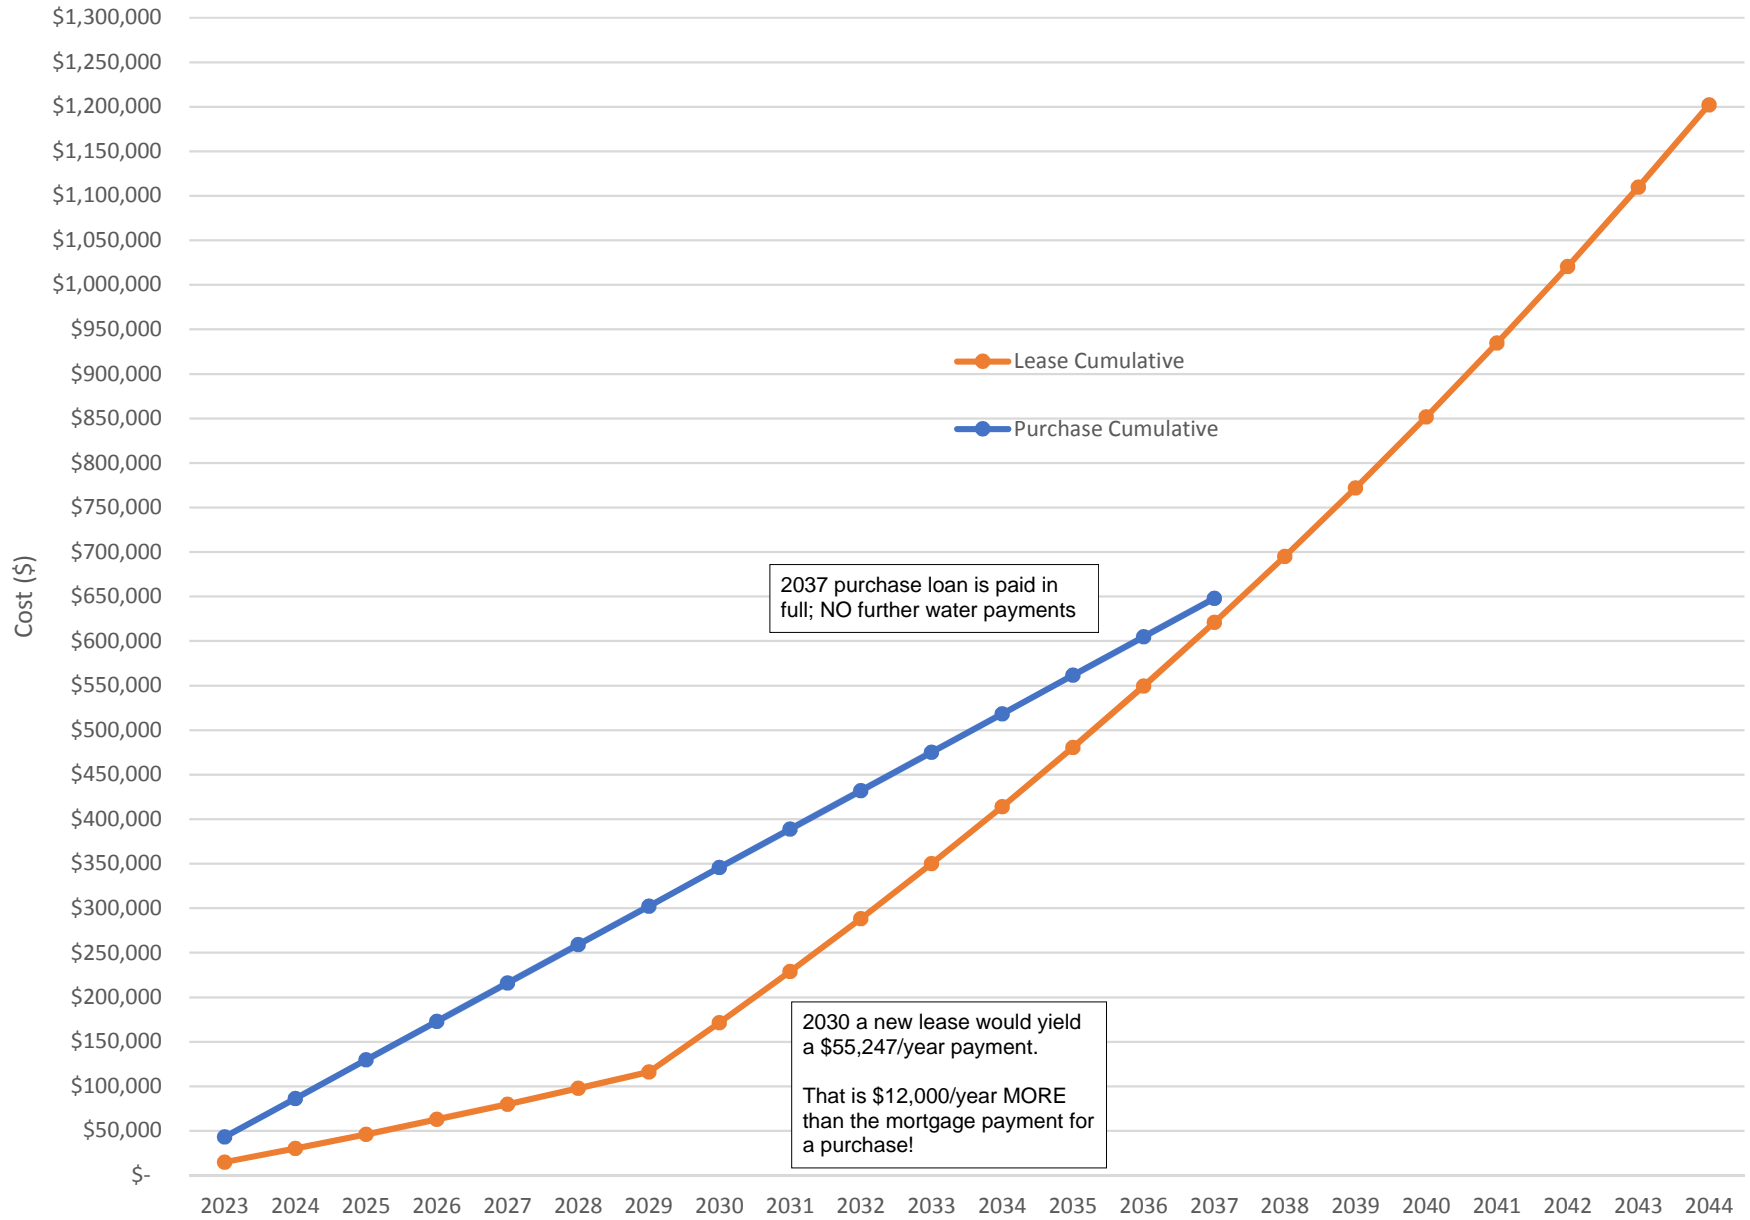

Water Rights Cost Evaluation - Cumulative Cost

This cost evaluation is an estimate, provided on a best endeavours basis only